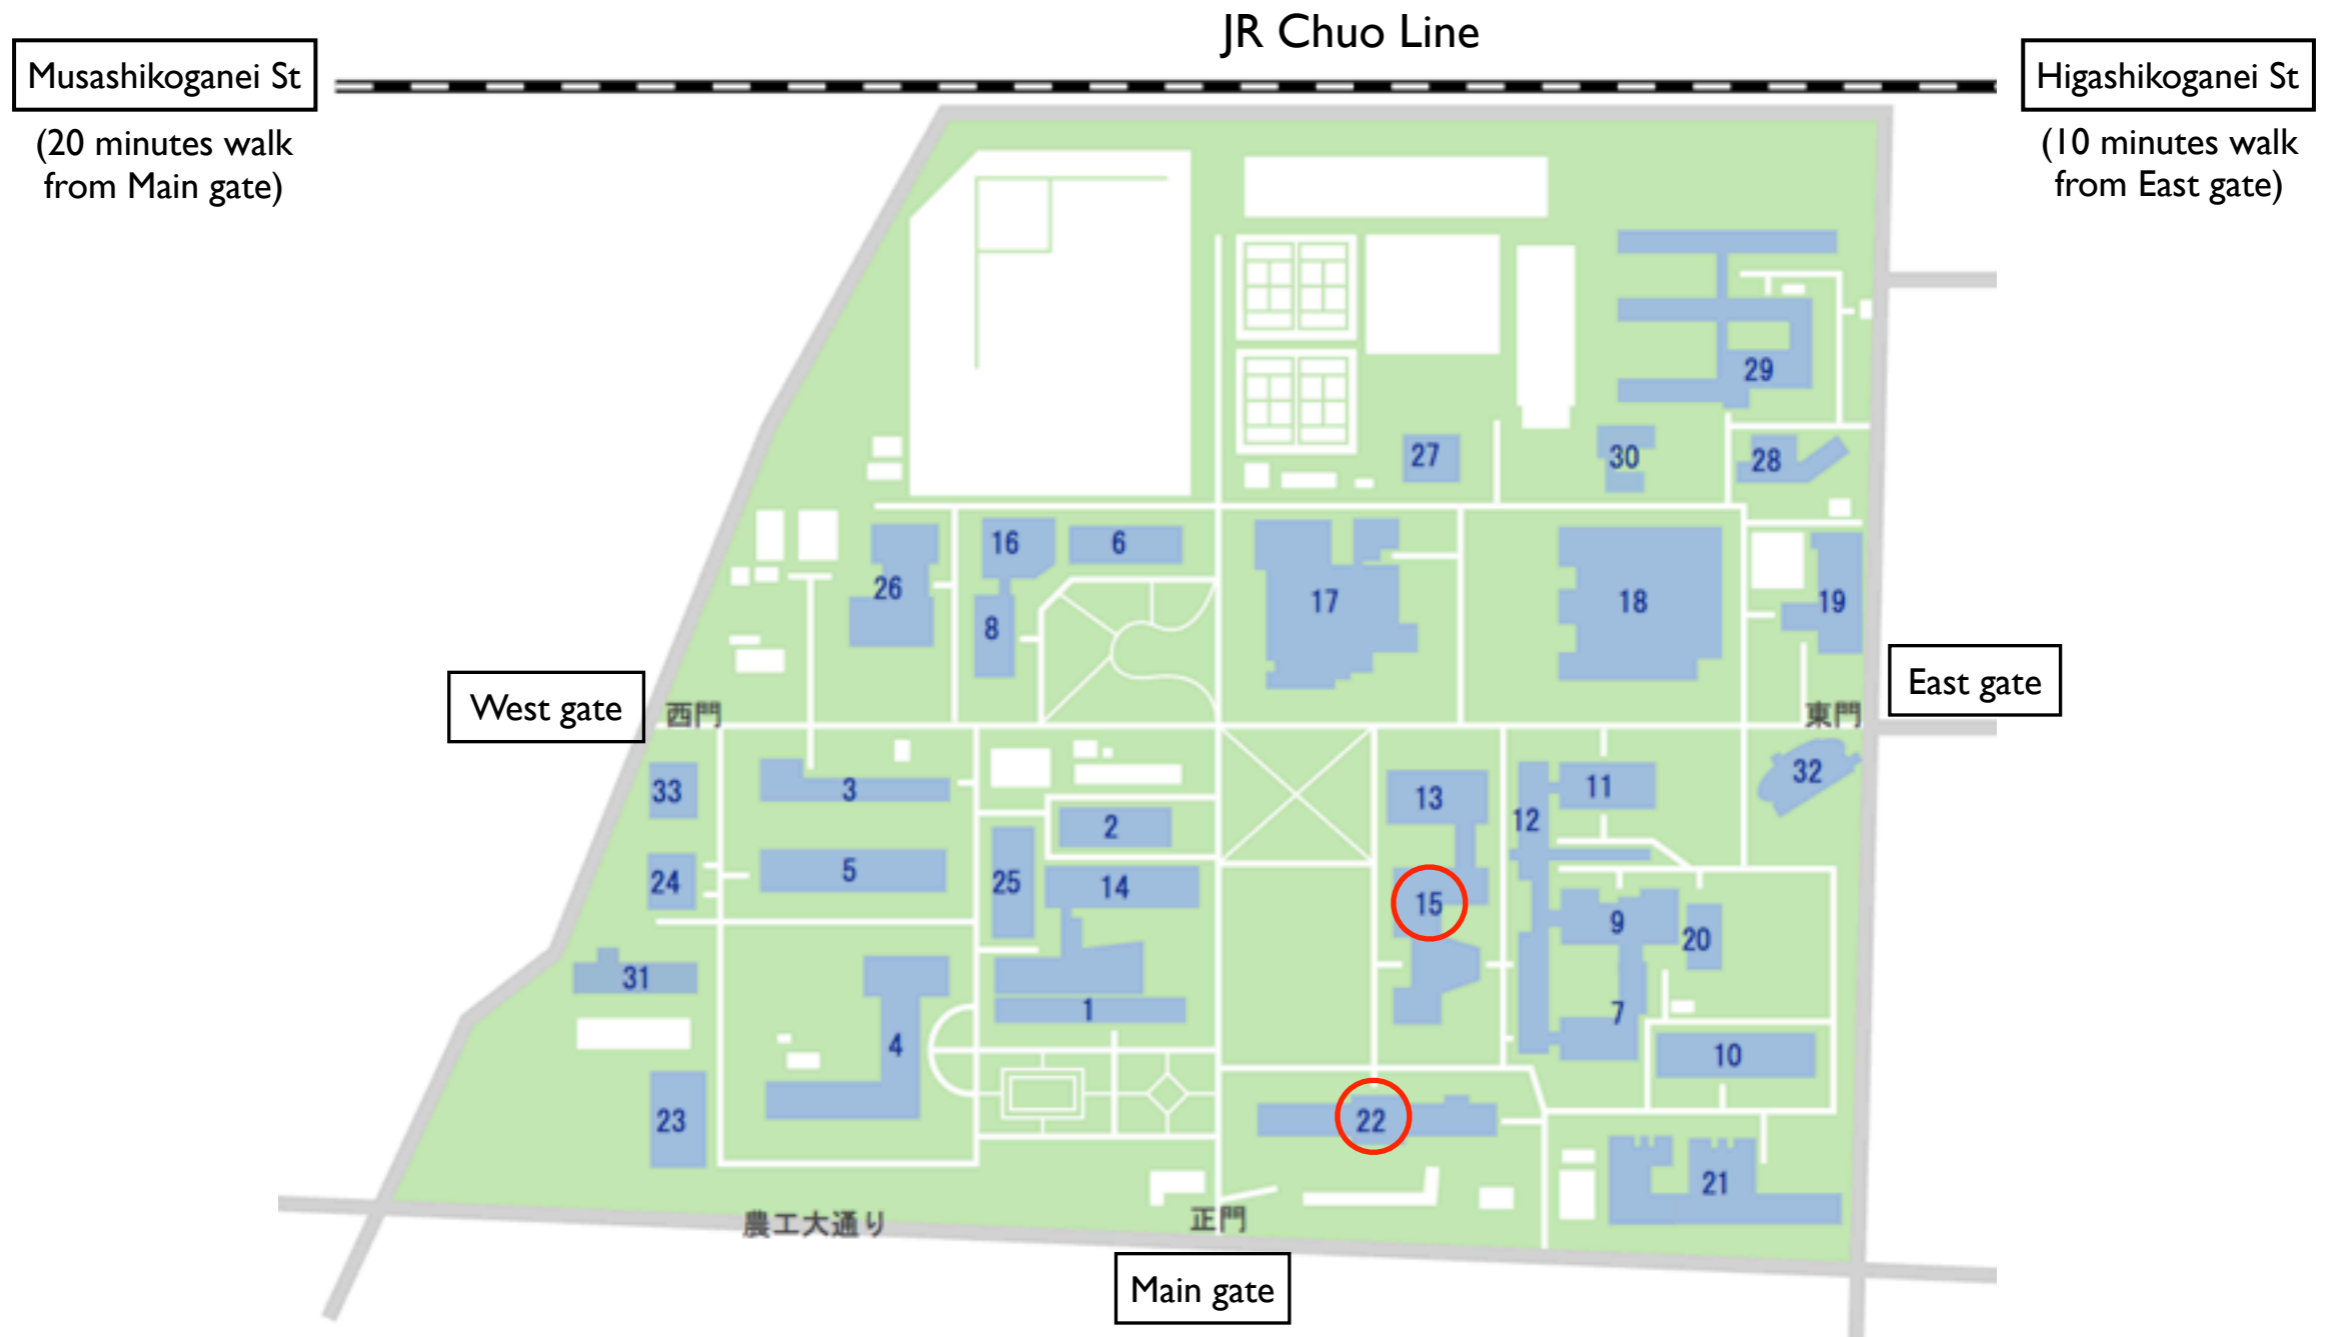

Koganei Campus www.tuat.ac.jp/en/basic_information/access/index.html

Reception desk : Entry Hall of Building **15** (Lecture hall Building for Faculty of Engineering)
Opening ceremony & Oral presentations : Room 0026 (3F) of Building **15**
Poster presentation : Auditorium (3F) of Building **22** (Nature and Science Museum)